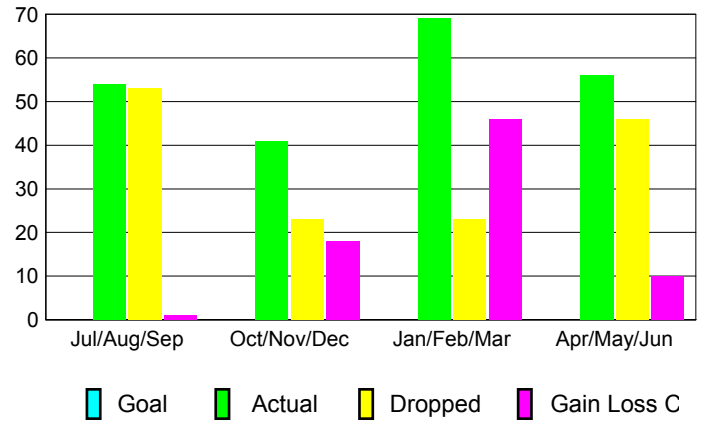

MEMBERSHIP

Month	Net Memb Goal	Actual New Memb	Actual Dropped Memb	Gain/Loss of Memb
2012-2013				
Jul/Aug/Sep	0	54	53	1
Oct/Nov/Dec	0	41	23	18
Jan/Feb/Mar	0	69	23	46
Apr/May/June	0	56	46	10
Totals	0	220	145	75

Club Results 2012-2013

Goal, New, Dropped, Gain/Loss

Membership Results 2012-2013

Goal, New, Dropped, Gain/Loss

YTD Status Quo Clubs 2012-2013

Status Quo Clubs Compared to Status Quo Members

Gender Comparison 2012-2013