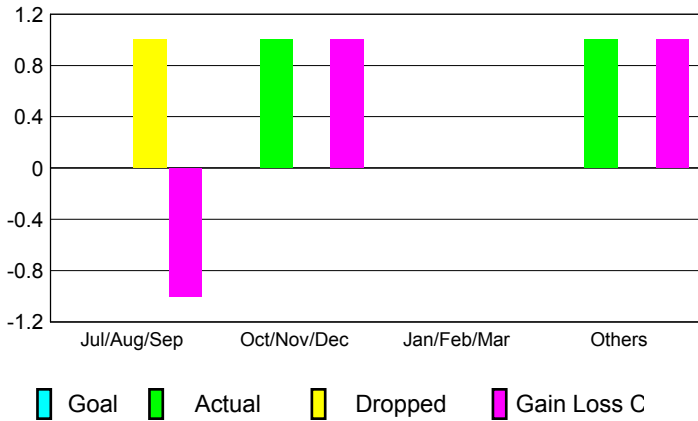

2012-2013 GMT Reports for District (or Undistricted) **District 12 S**

GMT: **CARL HARRELL**

Location: **TENNESSEE**

GMT CA: **1**

CLUBS

Month	New Club Goal	Actual New Clubs	Actual Dropped Clubs	Gain/Loss of Clubs
2012-2013				
Jul/Aug/Sep	0	0	1	-1
Oct/Nov/Dec	0	1	0	1
Jan/Feb/Mar	0	0	0	0
Apr/May/June	0	1	0	1
Totals	0	2	1	1

MEMBERSHIP

Month	Net Memb Goal	Actual New Memb	Actual Dropped Memb	Gain/Loss of Memb
2012-2013				
Jul/Aug/Sep	0	54	53	1
Oct/Nov/Dec	0	41	23	18
Jan/Feb/Mar	0	69	23	46
Apr/May/June	0	56	46	10
Totals	0	220	145	75

Club Results 2012-2013

Goal, New, Dropped, Gain/Loss

Membership Results 2012-2013

Goal, New, Dropped, Gain/Loss

YTD Status Quo Clubs 2012-2013

Status Quo Clubs Compared to Status Quo Members

Gender Comparison 2012-2013