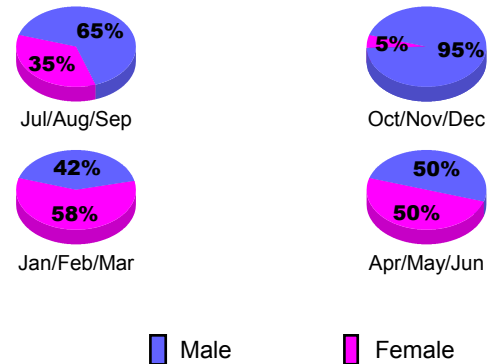

MEMBERSHIP

Month	Net Memb Goal	Actual New Memb	Actual Dropped Memb	Gain/Loss of Memb
2012-2013				
Jul/Aug/Sep	0	54	53	1
Oct/Nov/Dec	0	41	23	18
Jan/Feb/Mar	0	69	23	46
Apr/May/June	0	56	46	10
Totals	0	220	145	75

Club Results 2012-2013

Goal, New, Dropped, Gain/Loss

Membership Results 2012-2013

Goal, New, Dropped, Gain/Loss

YTD Status Quo Clubs 2012-2013

Status Quo Clubs Compared to Status Quo Members

Gender Comparison 2012-2013